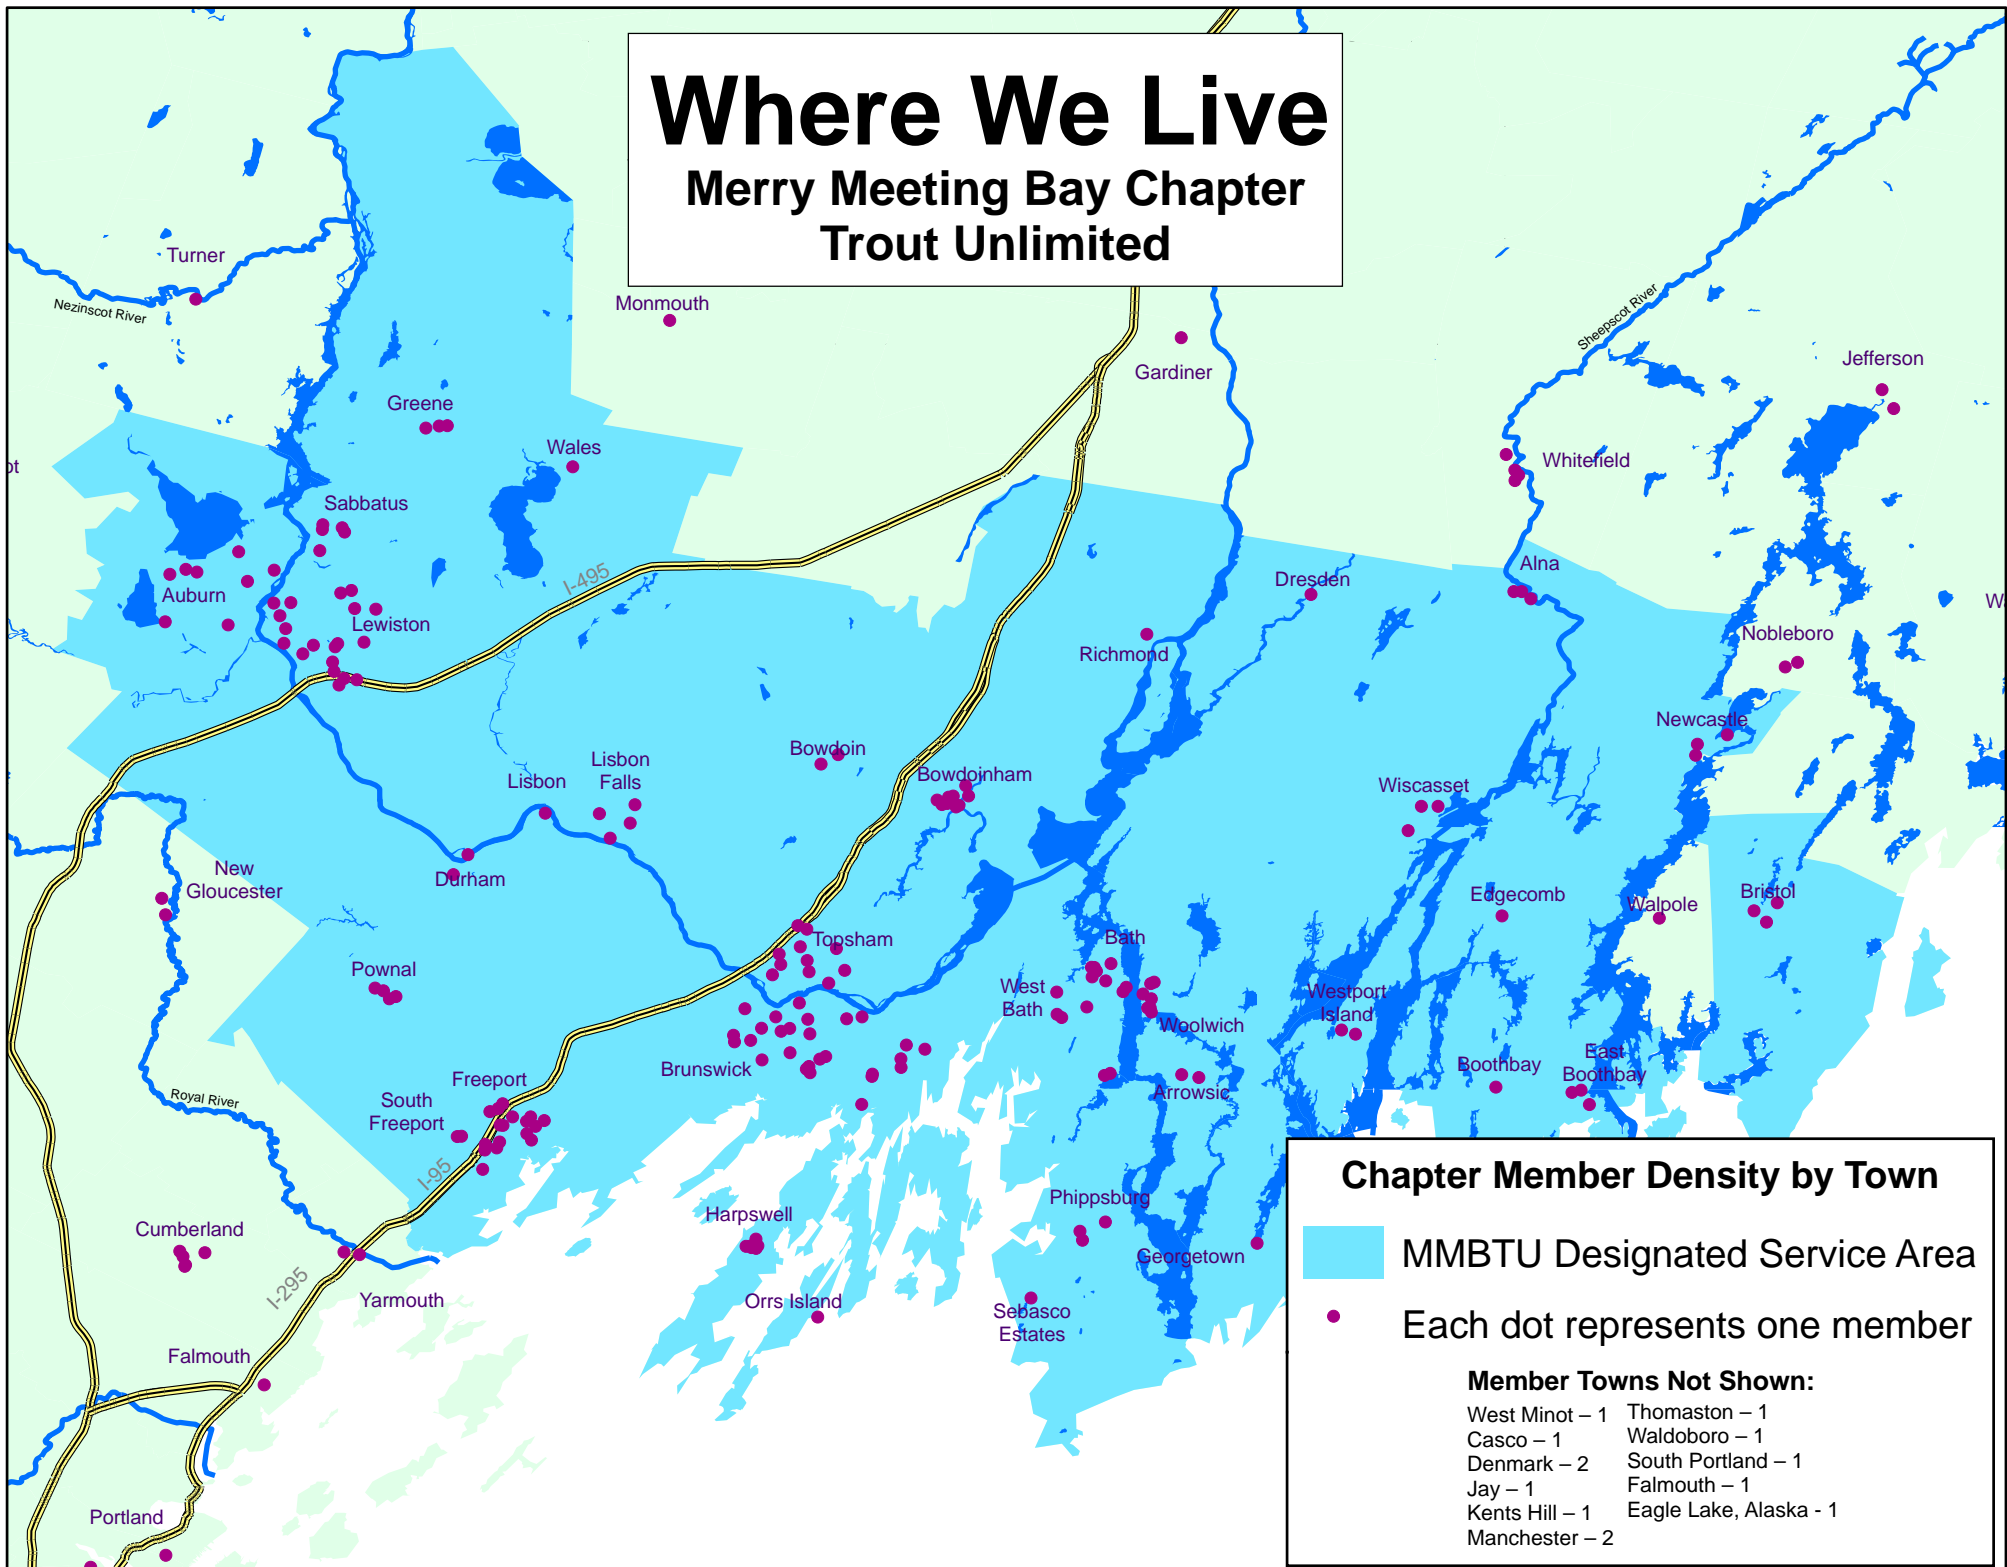

Where We Live

Merry Meeting Bay Chapter

Trout Unlimited

Chapter Member Density by Town

- MMBTU Designated Service Area
- Each dot represents one member

- Member Towns Not Shown:**
- West Minot – 1
 - Casco – 1
 - Denmark – 2
 - Jay – 1
 - Kents Hill – 1
 - Manchester – 2
 - Thomaston – 1
 - Waldoboro – 1
 - South Portland – 1
 - Falmouth – 1
 - Eagle Lake, Alaska - 1